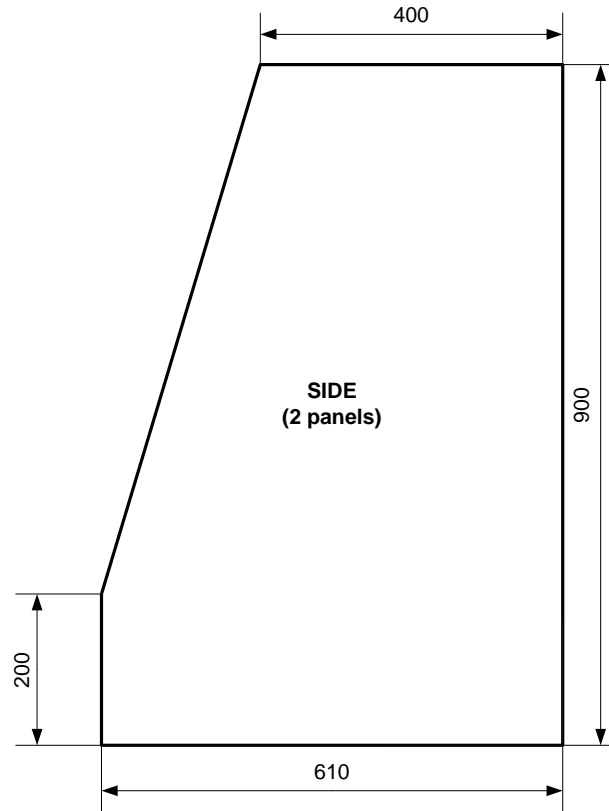

SCALE: 1:10

TITLE	Floor standing 16U angledrack
DESCRIPTION	Material 18mm MDF
PAGE	1 OF 2
DRAWN BY	DAVE BOULDEN
DATE	02 Sep 2009

SCALE: 1:10

TITLE	Floor standing 16U angledrack
DESCRIPTION	Material 18mm MDF
PAGE	2 OF 2
DRAWN BY	DAVE BOULDEN
DATE	02 Sep 2009