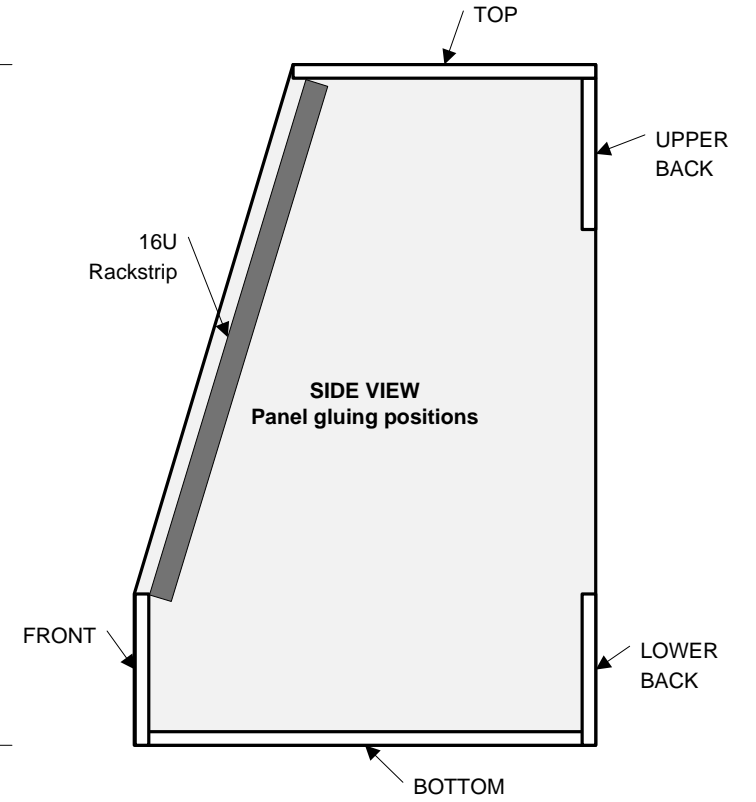

SCALE: 1:10

TITLE	Floor standing 16U angledrack
DESCRIPTION	Material 18mm MDF
PAGE	1 OF 2
DRAWN BY	DAVE BOULDEN
DATE	02 Sep 2009

SCALE: 1:10

TITLE	Floor standing 16U angledrack
DESCRIPTION	Material 18mm MDF
PAGE	2 OF 2
DRAWN BY	DAVE BOULDEN
DATE	02 Sep 2009