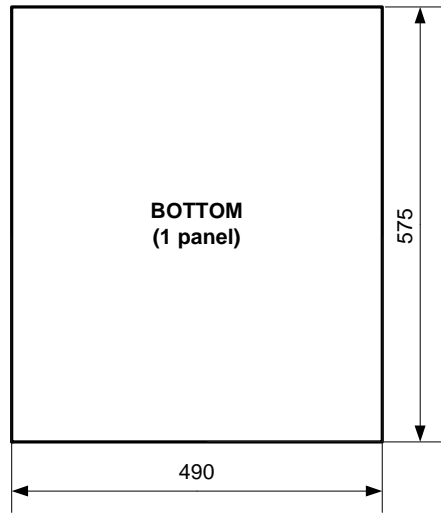

SCALE: 1:10

TITLE	Floor standing 16U angledrack
DESCRIPTION	Material 18mm MDF
PAGE	1 OF 2
DRAWN BY	DAVE BOULDEN
DATE	02 Sep 2009

SCALE: 1:10

TITLE	Floor standing 16U angledrack
DESCRIPTION	Material 18mm MDF
PAGE	2 OF 2
DRAWN BY	DAVE BOULDEN
DATE	02 Sep 2009