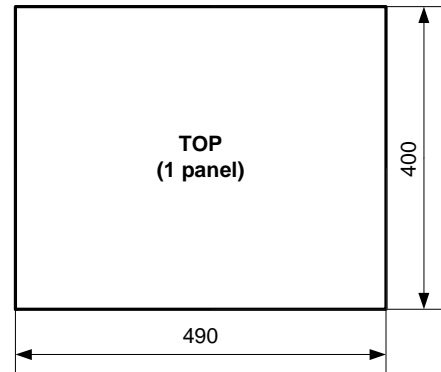

SCALE: 1:10

TITLE	Floor standing 16U angledrack
DESCRIPTION	Material 18mm MDF
PAGE	1 OF 2
DRAWN BY	DAVE BOULDEN
DATE	02 Sep 2009

SCALE: 1:10

TITLE	Floor standing 16U angledrack
DESCRIPTION	Material 18mm MDF
PAGE	2 OF 2
DRAWN BY	DAVE BOULDEN
DATE	02 Sep 2009